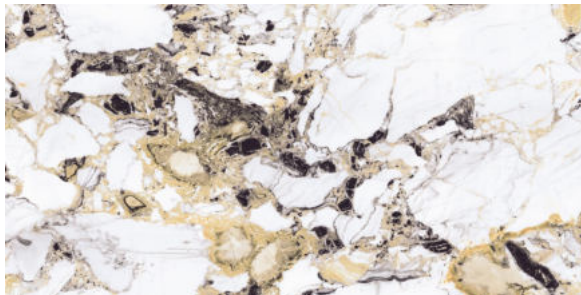

FECLTI NATURAL

FINISH
High-Gloss

THICKNESS
9 mm

AVAILABLE
Sizes