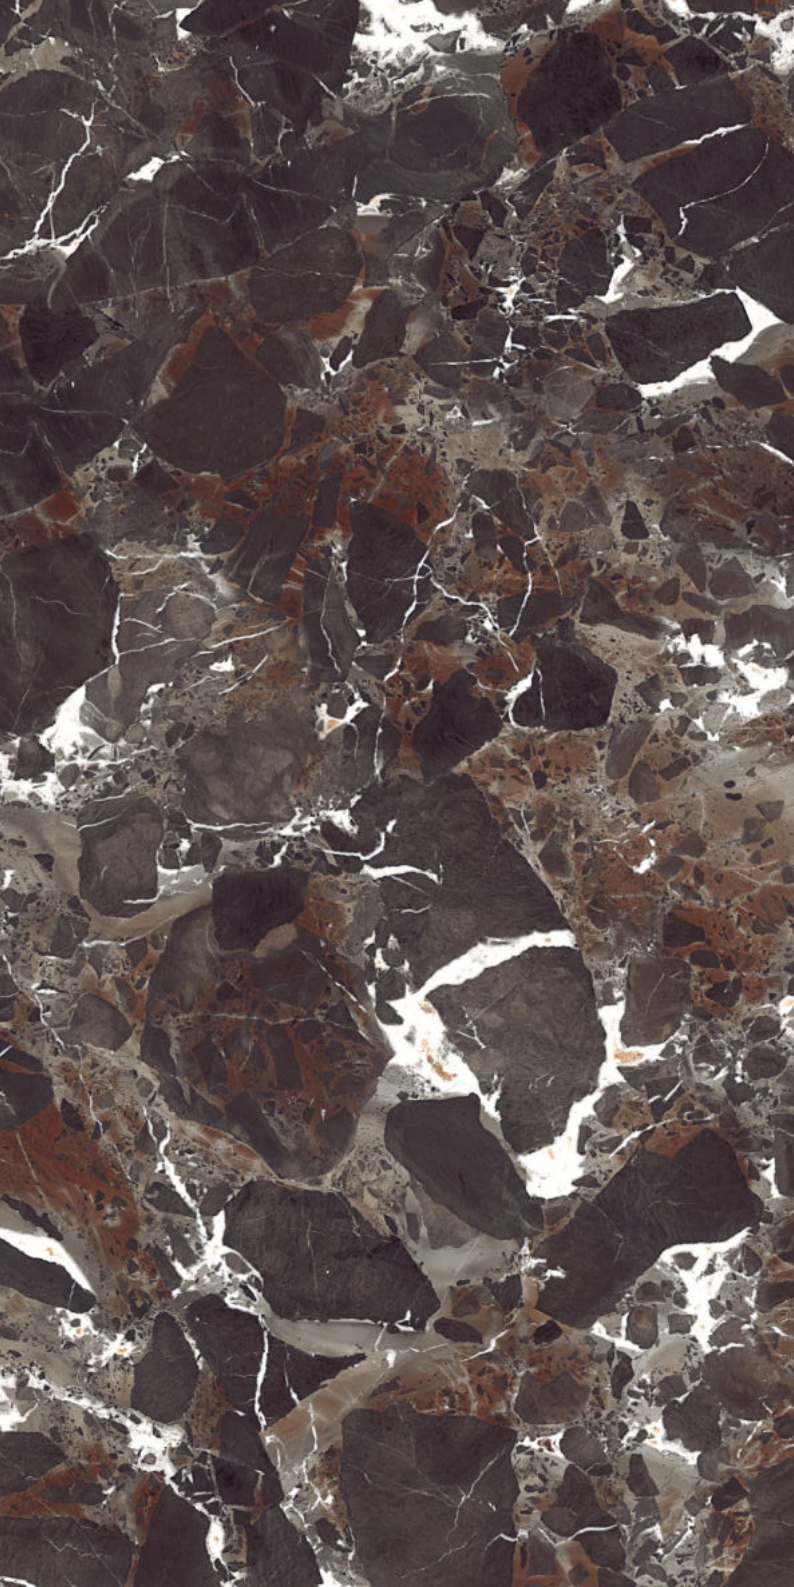

FINISH
High-Gloss

THICKNESS
9 mm

AVAILABLE
Sizes

RIGOTA RED

FINISH
High-Gloss

THICKNESS
9 mm

AVAILABLE
Sizes

ROCK COFFEE