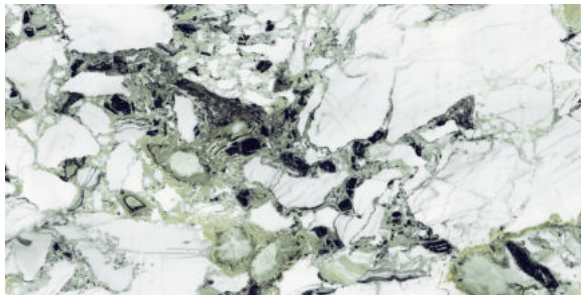

FINISH
High-Gloss

THICKNESS
9 mm

AVAILABLE
Sizes

DELTON AQUA

FINISH
High-Gloss

THICKNESS
9 mm

AVAILABLE
Sizes

FECLTI GREEN