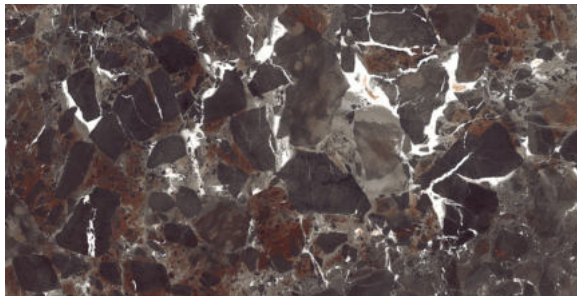

FINISH
High-Gloss

THICKNESS
9 mm

AVAILABLE
Sizes

RIGOTA RED

FINISH
High-Gloss

THICKNESS
9 mm

AVAILABLE
Sizes

ROCK COFFEE