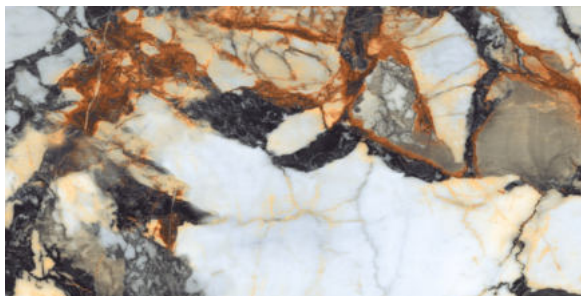

FINISH
High-Gloss

THICKNESS
9 mm

AVAILABLE
Sizes

GRIOTTE CHOCO

FINISH
High-Gloss

THICKNESS
9 mm

AVAILABLE
Sizes

IMPACT STATUARIO