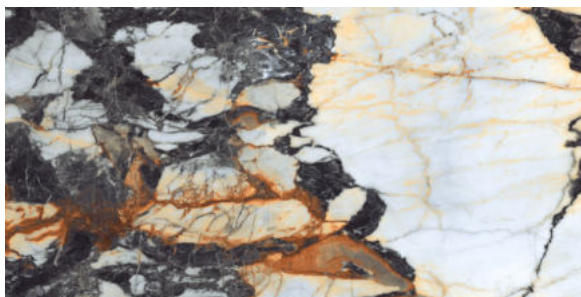

FINISH
High-Gloss

THICKNESS
9 mm

AVAILABLE
Sizes

GRIOTTE CHOCO

FINISH
High-Gloss

THICKNESS
9 mm

AVAILABLE
Sizes

IMPACT STATUARIO