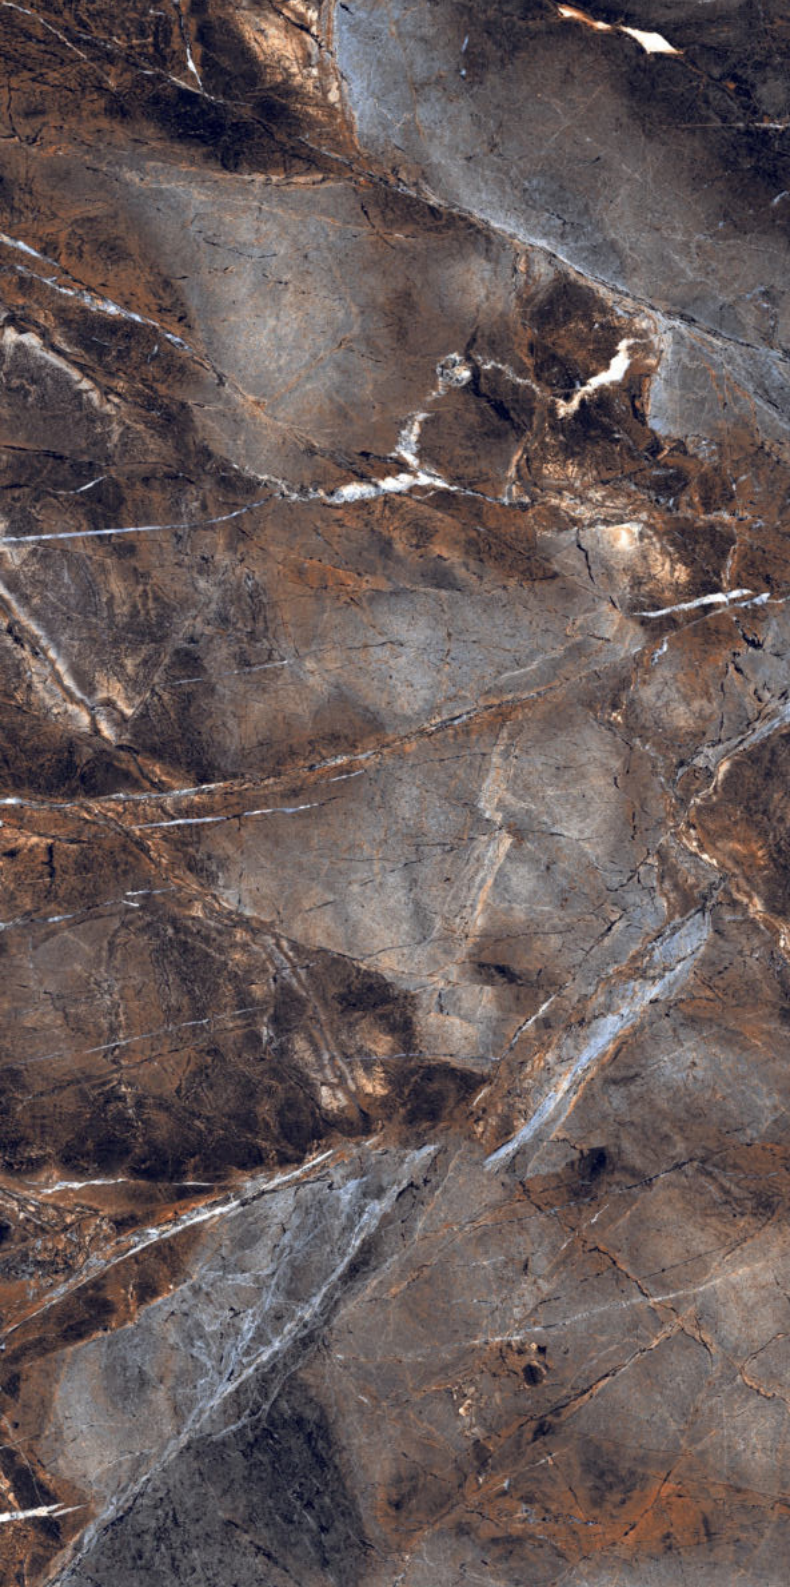

REX CHOCO

FINISH
High-Gloss

THICKNESS
9 mm

AVAILABLE
Sizes