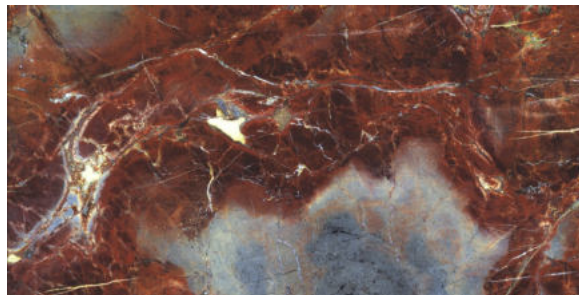

FINISH
High-Gloss

THICKNESS
9 mm

AVAILABLE
Sizes

RIGOTA RED

FINISH
High-Gloss

THICKNESS
9 mm

AVAILABLE
Sizes

ROCK COFFEE