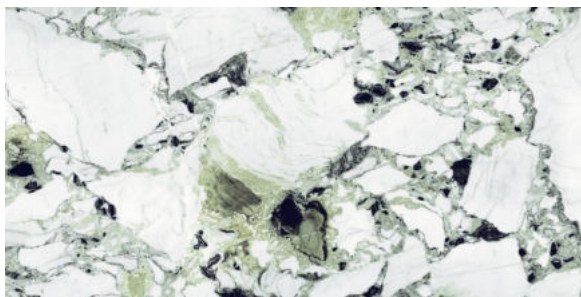

FINISH
High-Gloss

THICKNESS
9 mm

AVAILABLE
Sizes

DELTON AQUA

FINISH
High-Gloss

THICKNESS
9 mm

AVAILABLE
Sizes

FECLTI GREEN