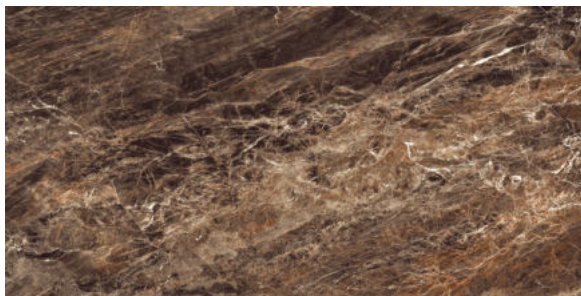

FINISH
High-Gloss

THICKNESS
9 mm

AVAILABLE
Sizes

RUSTY NATURAL

FINISH
High-Gloss

THICKNESS
9 mm

AVAILABLE
Sizes

SERON BROWN