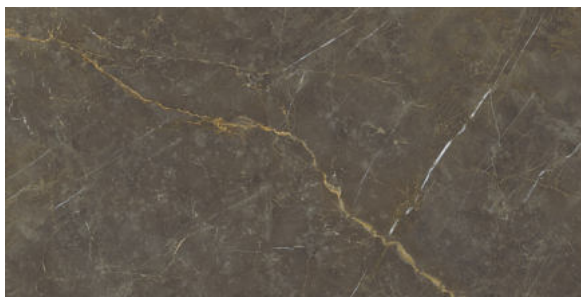

MARIYAN GRIS

FINISH
High-Gloss

THICKNESS
9 mm

AVAILABLE
Sizes