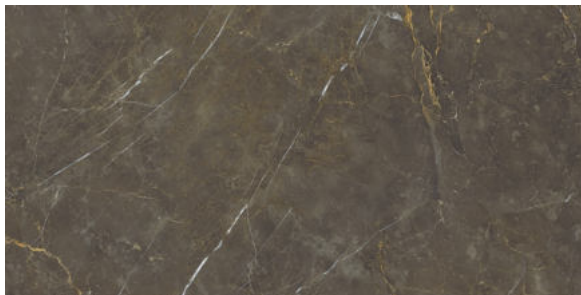

MARIYAN GRIS

FINISH
High-Gloss

THICKNESS
9 mm

AVAILABLE
Sizes