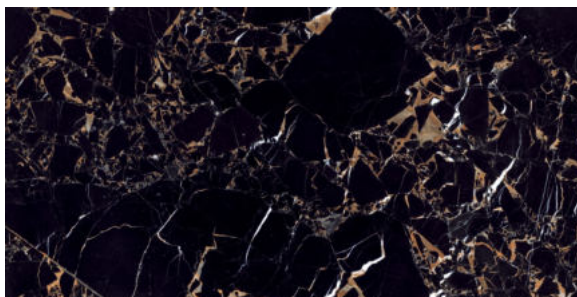

NUOVA BLACK

FINISH
High-Gloss

THICKNESS
9 mm

AVAILABLE
Sizes