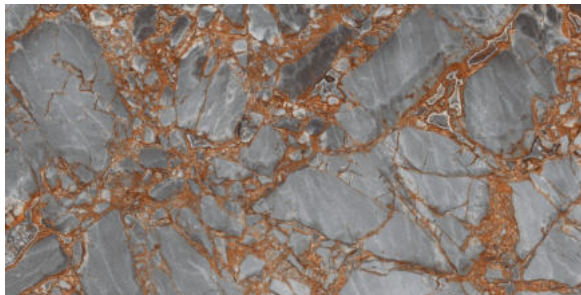

AMELIA CRACK

FINISH
High-Gloss

THICKNESS
9 mm

AVAILABLE
Sizes