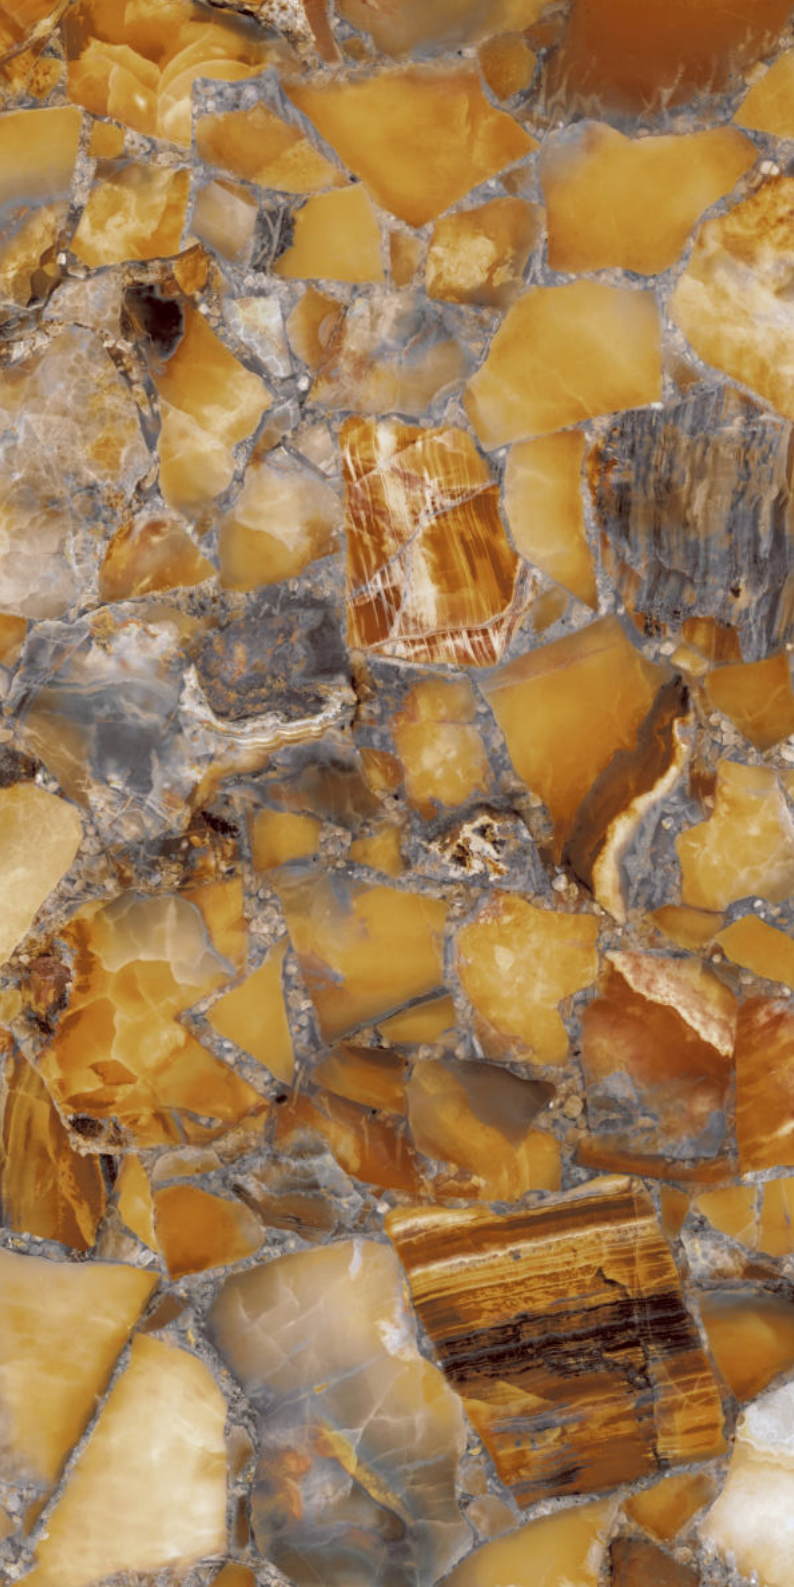

FINISH
High-Gloss

THICKNESS
9 mm

AVAILABLE
Sizes

MARBOLO STONE AQUA

FINISH
High-Gloss

THICKNESS
9 mm

AVAILABLE
Sizes

MARBOLO STONE YELLOW