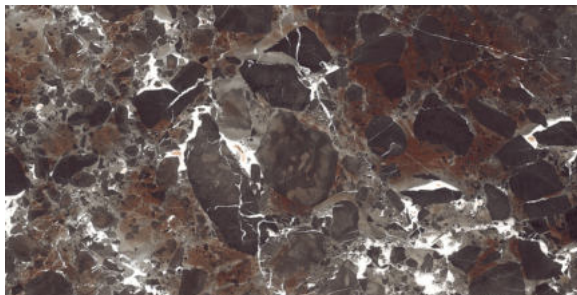

FINISH
High-Gloss

THICKNESS
9 mm

AVAILABLE
Sizes

RIGOTA RED

FINISH
High-Gloss

THICKNESS
9 mm

AVAILABLE
Sizes

ROCK COFFEE