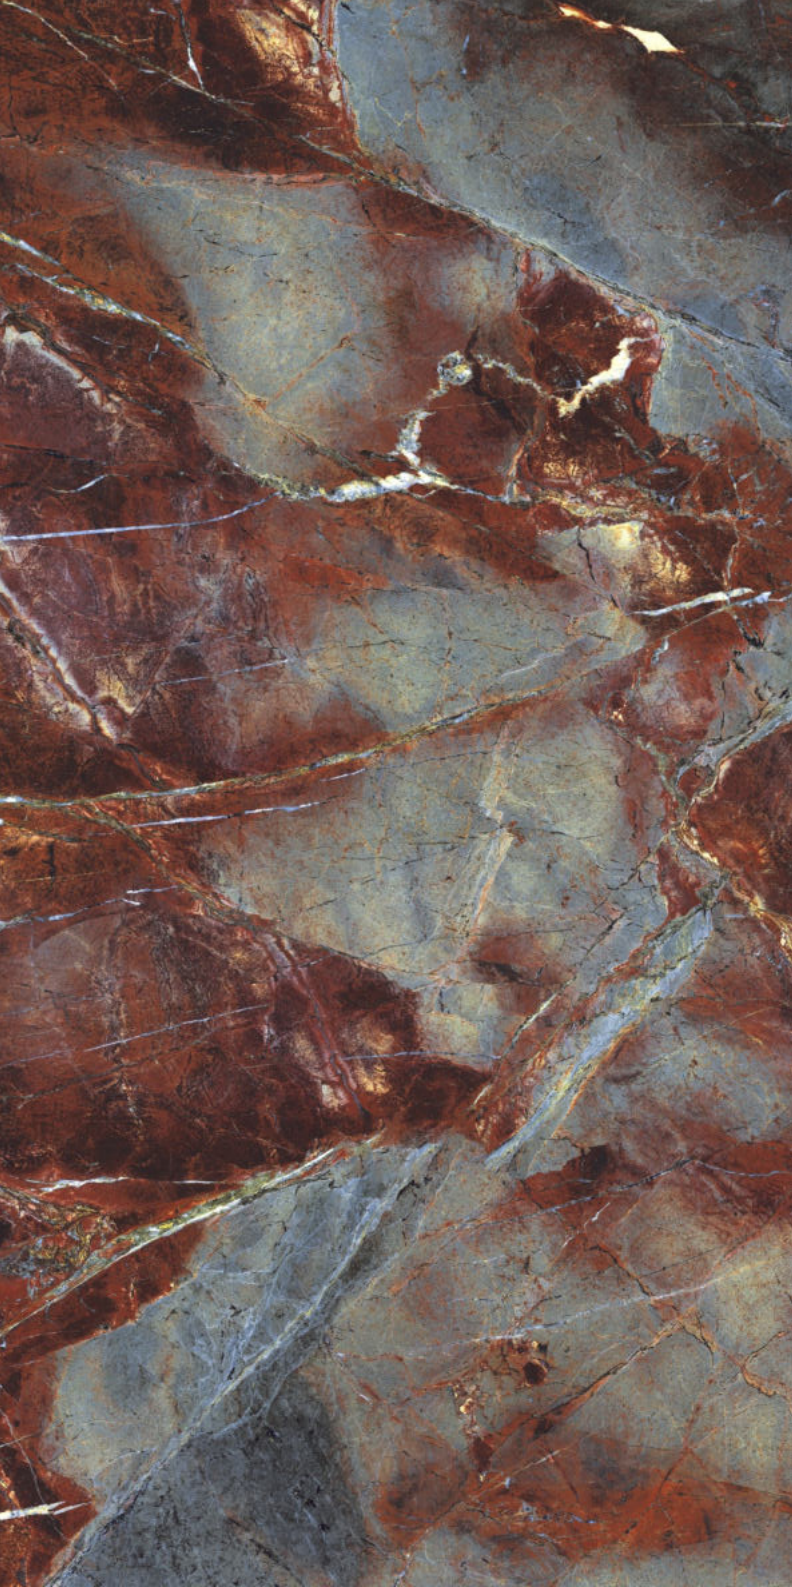

FINISH
High-Gloss

THICKNESS
9 mm

AVAILABLE
Sizes

REX CHOCO

FINISH
High-Gloss

THICKNESS
9 mm

AVAILABLE
Sizes

REX RED