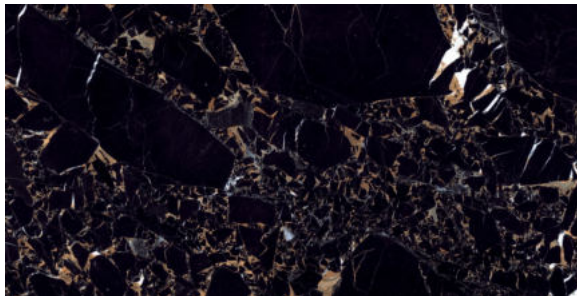

NUOVA BLACK

FINISH
High-Gloss

THICKNESS
9 mm

AVAILABLE
Sizes