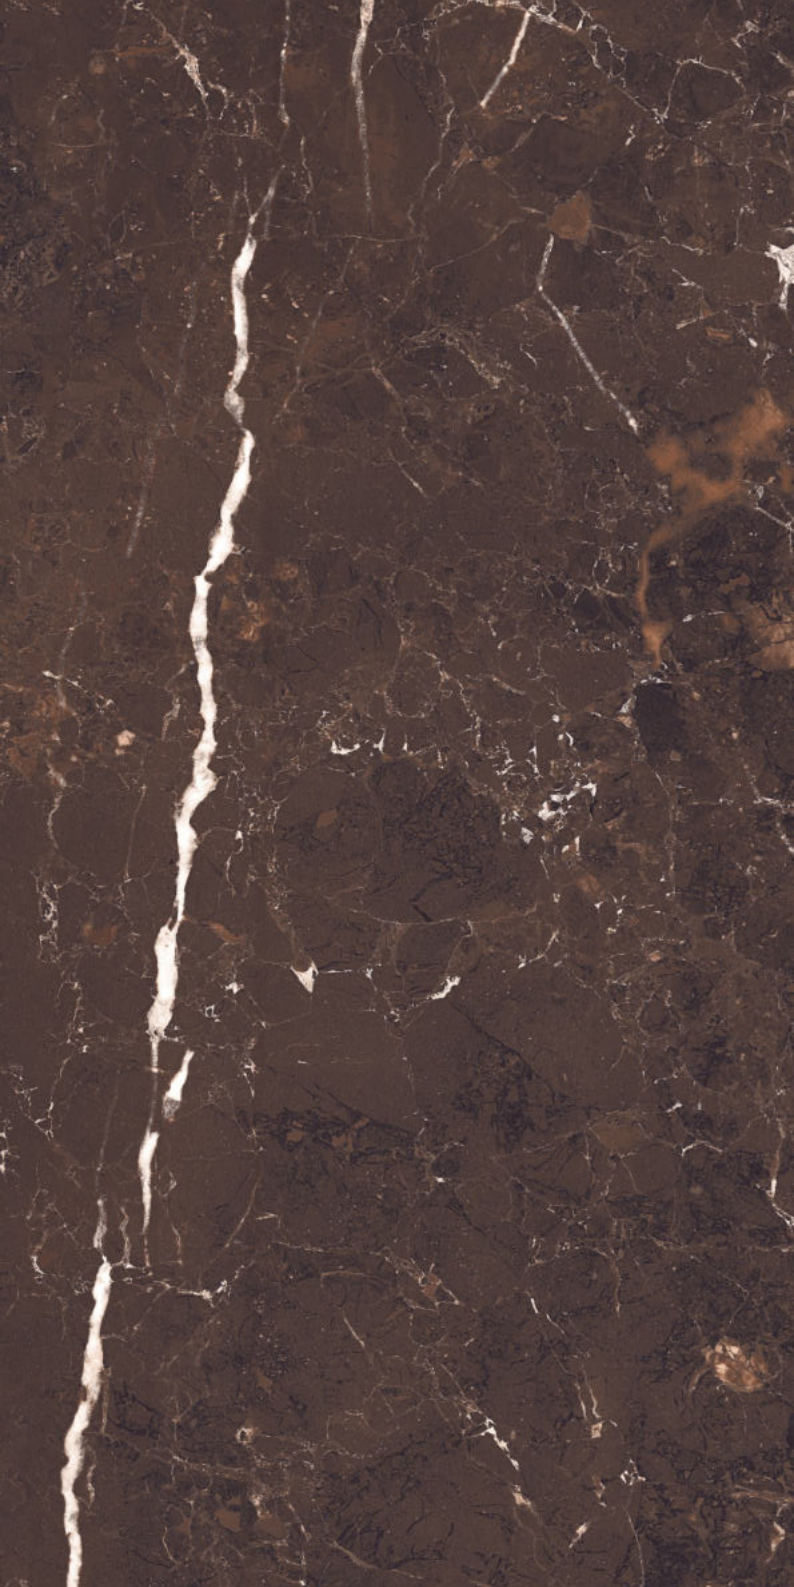

GRIOTTE CHOCO

FINISH
High-Gloss

THICKNESS
9 mm

AVAILABLE
Sizes