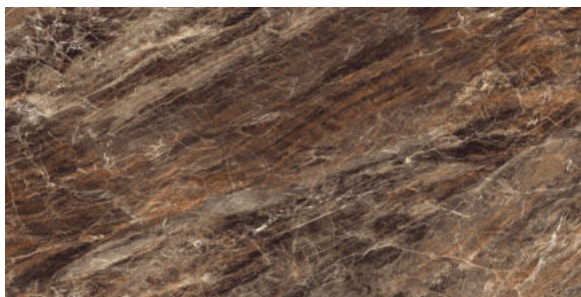

FINISH
High-Gloss

THICKNESS
9 mm

AVAILABLE
Sizes

RUSTY NATURAL

FINISH
High-Gloss

THICKNESS
9 mm

AVAILABLE
Sizes

SERON BROWN