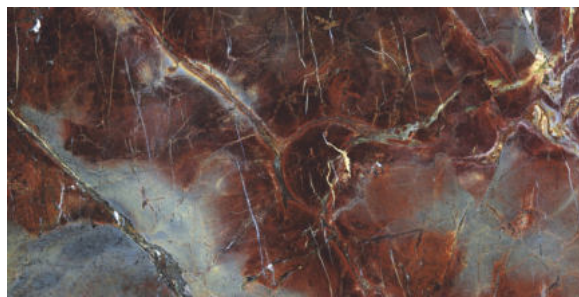

REX RED

FINISH
High-Gloss

THICKNESS
9 mm

AVAILABLE
Sizes