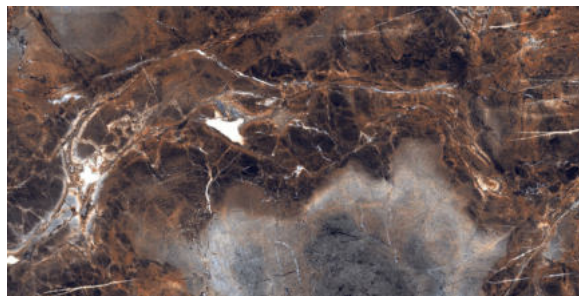

FINISH
High-Gloss

THICKNESS
9 mm

AVAILABLE
Sizes