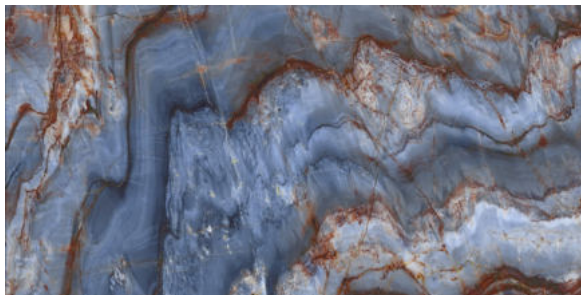

BLUE WAVES

FINISH
High-Gloss

THICKNESS
9 mm

AVAILABLE
Sizes