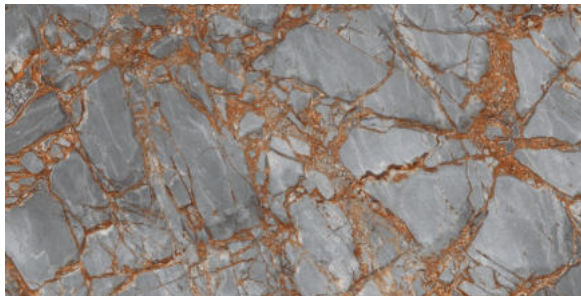

AMELIA CRACK

FINISH
High-Gloss

THICKNESS
9 mm

AVAILABLE
Sizes