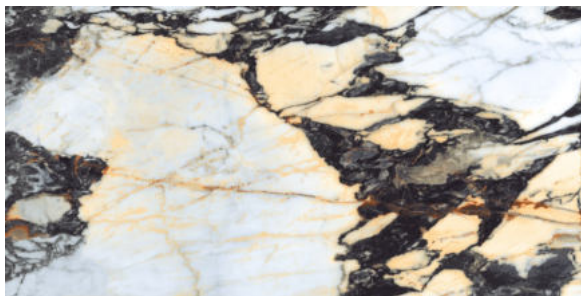

FINISH
High-Gloss

THICKNESS
9 mm

AVAILABLE
Sizes

GRIOTTE CHOCO

FINISH
High-Gloss

THICKNESS
9 mm

AVAILABLE
Sizes

IMPACT STATUARIO