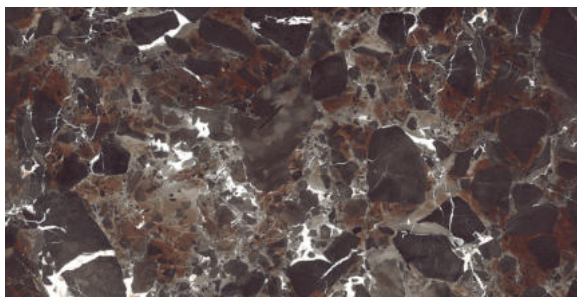

FINISH
High-Gloss

THICKNESS
9 mm

AVAILABLE
Sizes

RIGOTA RED

FINISH
High-Gloss

THICKNESS
9 mm

AVAILABLE
Sizes

ROCK COFFEE