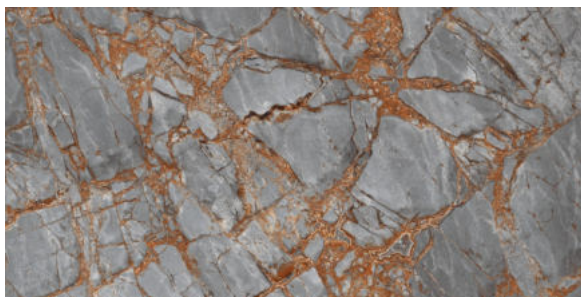

AMELIA CRACK

FINISH
High-Gloss

THICKNESS
9 mm

AVAILABLE
Sizes