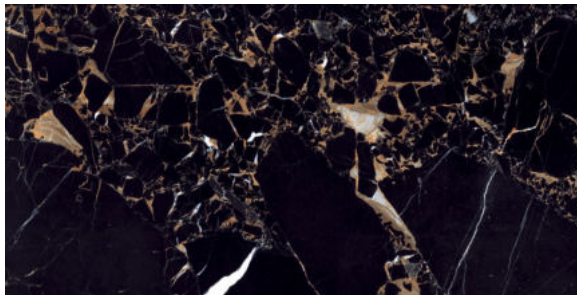

NUOVA BLACK

FINISH
High-Gloss

THICKNESS
9 mm

AVAILABLE
Sizes